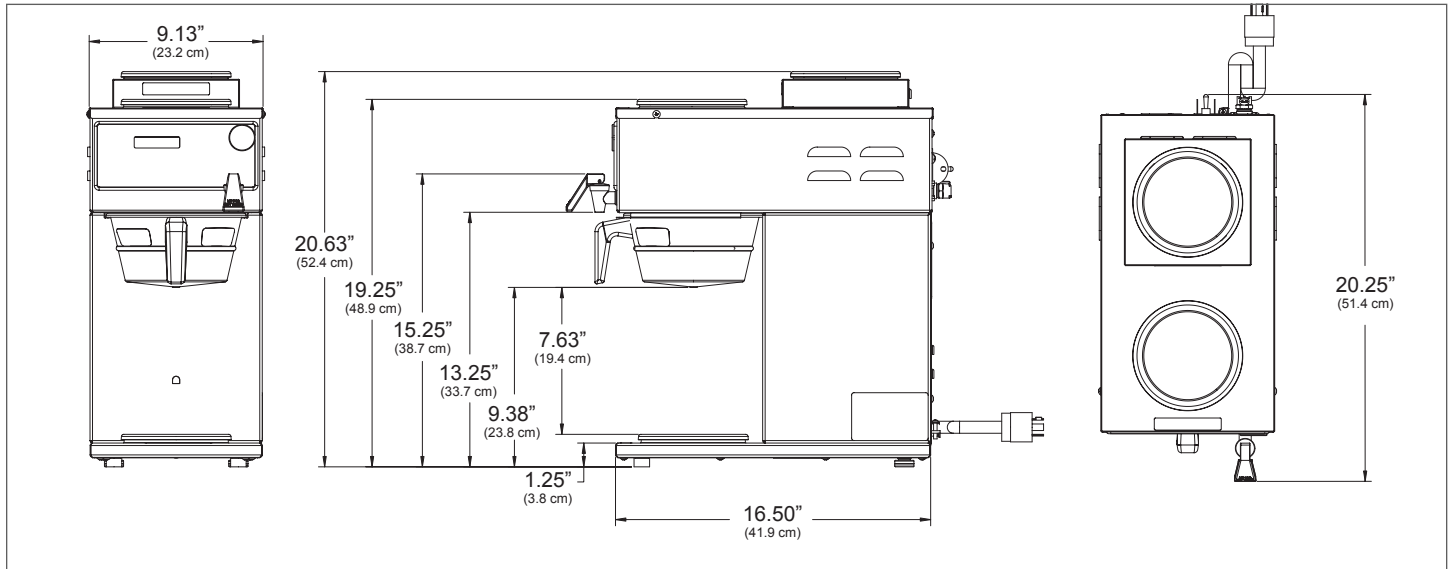

ALPHA™ Automatic Brewing System

Model: ALP3GT15A826-001*

■ Features

G3 Digital Control Module - Provides precise control over all aspects of brewing in an intuitive, easy-to-operate system.

Small Footprint - Sitting at only 9.13" in width the Alpha has three holding stations.

ALPHA™ Automatic Brewing System

Specifications

MODEL#	DESCRIPTION	HEIGHT x WIDTH x DEPTH	SHIP WEIGHT	SHIP CUBE
ALP3GT15A826-001	Automatic Brewing System	20.63" x 9.13" x 20.25"	30.0 lbs.	2.8 cu. ft.

Utility Requirements		ELECTRICAL						WATER			
MODEL#	PHASE	VOLTS	AMPS	WIRE	WATTS	HERTZ	PLUG	CONNECTOR	PRESSURE	MINIMUM FLOW RATE	TANK VOL.
ALP3GT15A826-001	1 PH	220V	17.3A	3W+G	3800W	50/60Hz	L14-20P	1/4" Flare	20 - 90 psi	1.0 GPM	1.6 gal