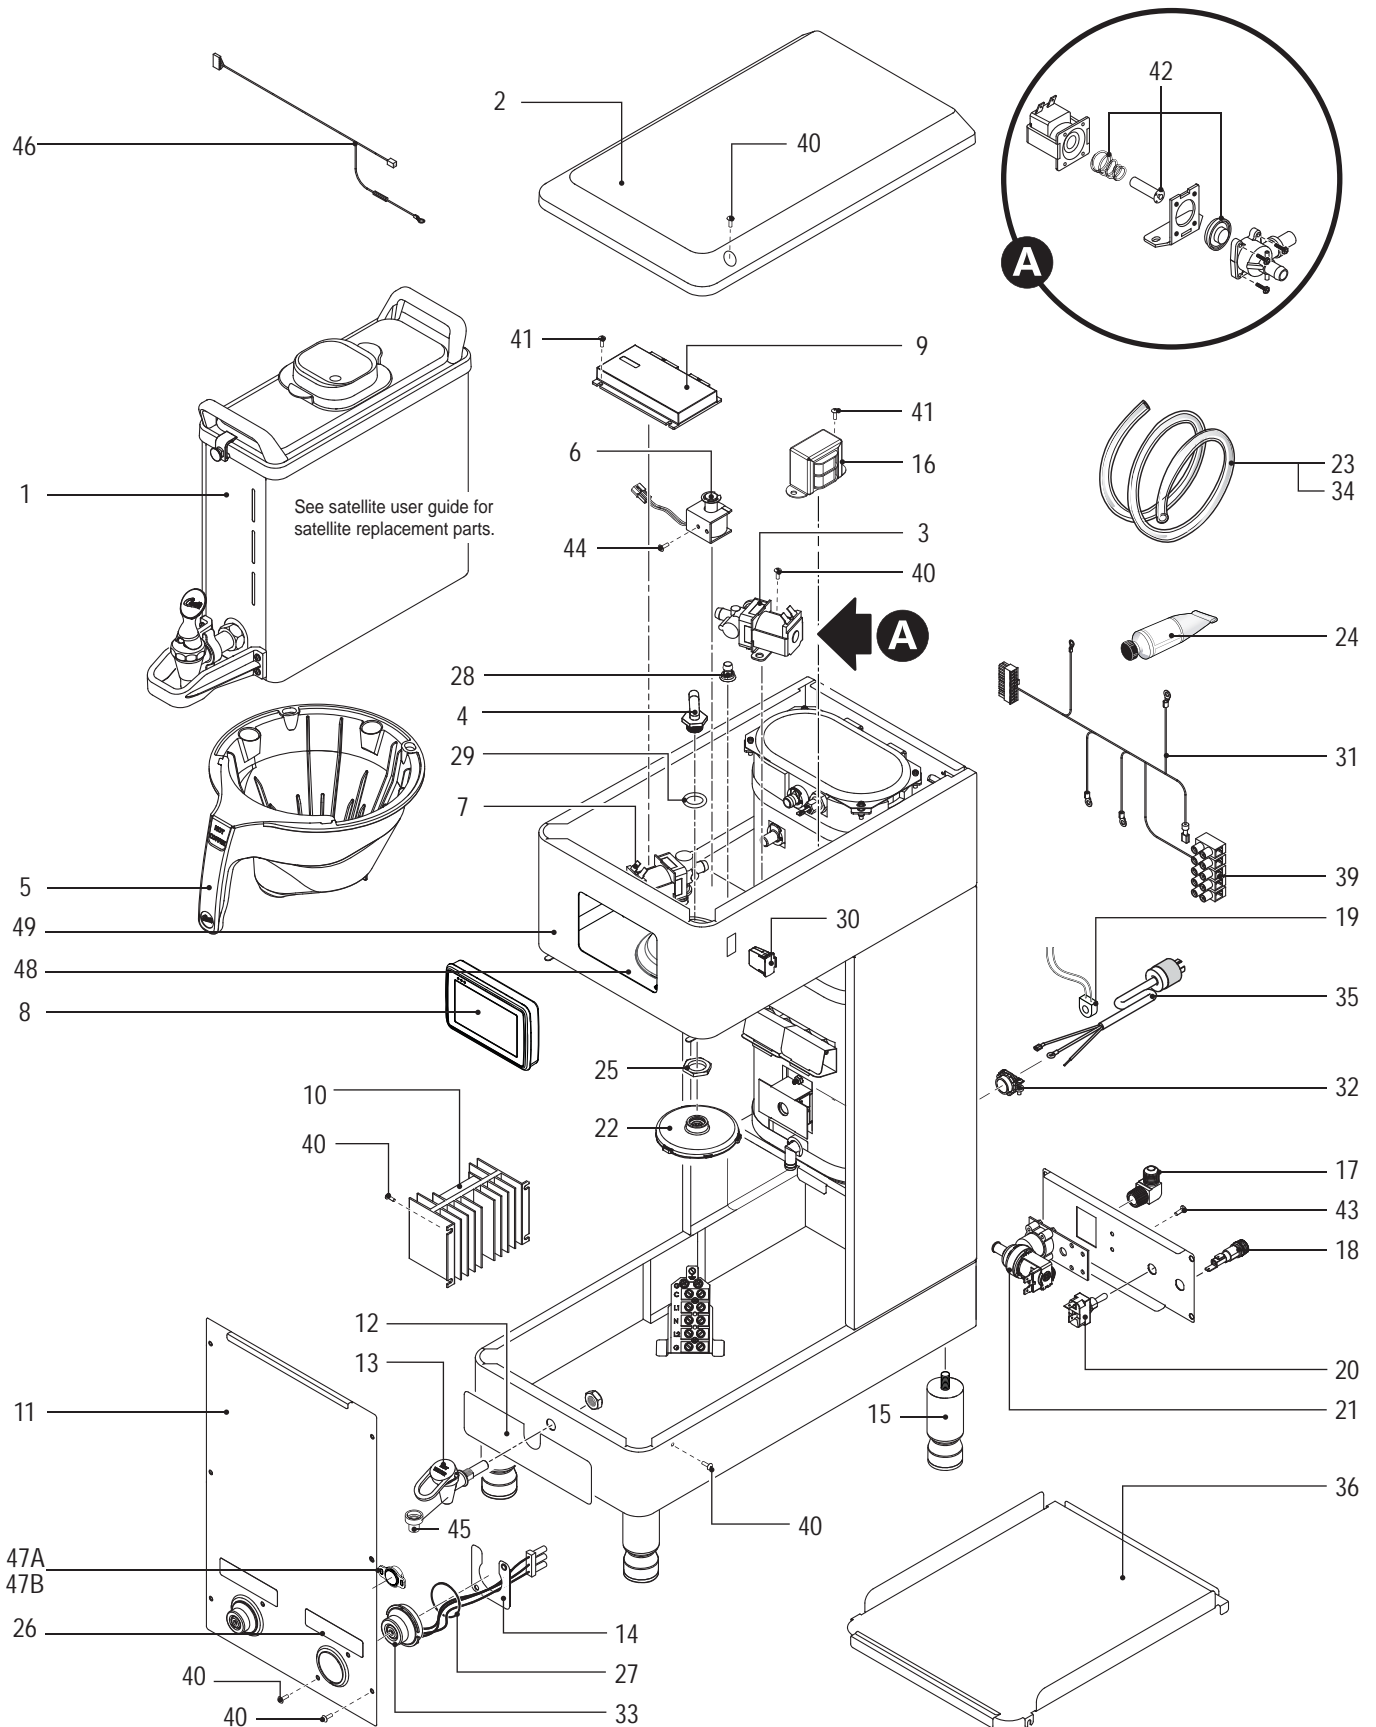

G4GEMXNR10A026 - Main Chassis - Exploded View

* Water tank assembly, see section IP31

G4GEMXNR10A026 - Main Chassis - Parts List

ITEM #	PART #	DESCRIPTION
1	GEM3XNRBA026	SATELLITE SERVER, NARROW 120V
2	WC-66115	COVER, TOP GEMXSIFT
3	WC-820WDR	VALVE, DUMP RIGHT 120V 12W
5	WC-3424-101	BREW CONE ASSY, ROTATE STYLE
6	WC-442	SOLENOID, LOCK 120V BREW CONE RIGHT/ LEFT
7	WC-844-101	VALVE, BY-PASS, 120V 12W NON-ADJUSTABLE
8	WC-10000-108	CONTROL MODULE, TOUCH SCREEN G4
9	WC-10001	CONTROL MODULE, UPM 120/220V G4
10*	WC-8559	RELAY, SOLID STATE 280V/40A W/ HEATSINK
11	WC-58395-103	COVER, FRONT
12	WC-390654	LABEL, BOTTOM DECK G4GEMXN
13*	WC-1809-P	FAUCET, PS/HPS SERIES HOT WTR 1/2-20 UNF
14	WC-61963	PLATE, HOLDER IF CONNECTORS GEMTIF
15*	WC-3528	LEG, 4" ADJUSTABLE 3/8-16
16	WC-589-101	TRANSFORMER, 120VAC-24V 4.8A
17*	WC-2402P-P	ELBOW, 3/8"FL x 3/8" NPT
18	WC-1501	FUSE, HOLDER ASSY W/5A FUSE
19	WC-14045-101	CURRENT SENSOR ASSY
20*	WC-103	SWITCH, TOGGLE DPST 25A 125/250VAC
21	WC-847*	VALVE, INLET 2 GPM 120V 9W
22	WC-29050*	SPRAYHEAD, AMBER ADVANCED FLOW
23	WC-5310*	TUBE, 5/16 ID x 1/8W SILICONE